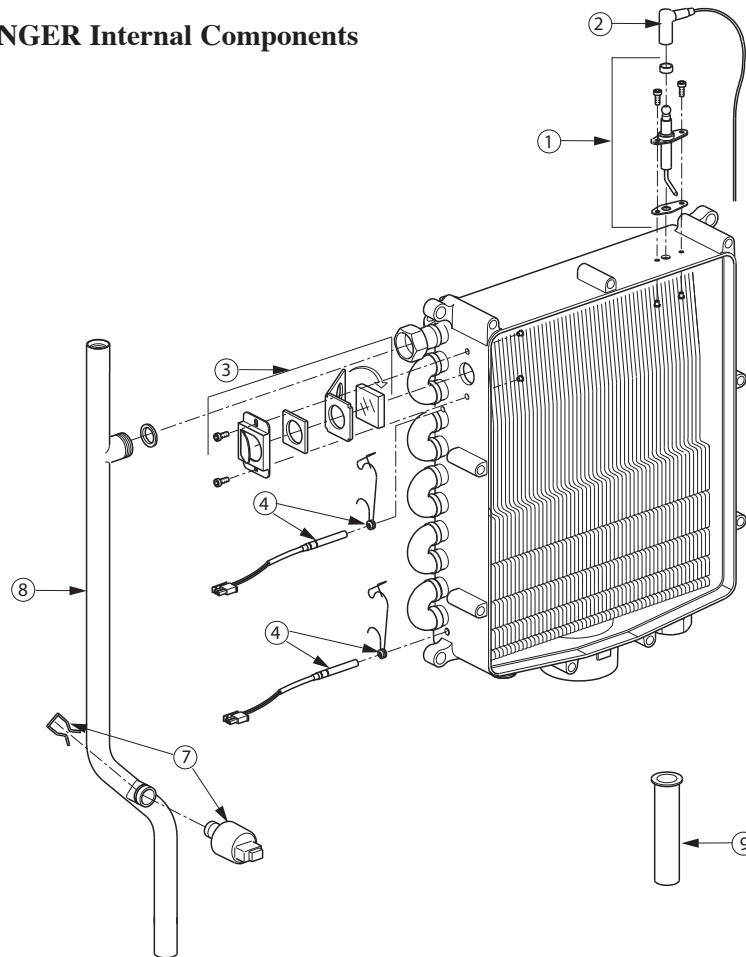

Fig. 30 : CHALLENGER Internal Components

Item	Part Number CC85s	Part Number CC105s	Part Number CC125s & CC150s	Description
1		CCRKIT15		Igniter Assembly
2		CCCLB01		Ignition Cable
3		CCRKIT16		Sight Glass Assembly
4		CCRKIT17		CH Sensor Assembly - 1 / Kit
7		CCRKIT19		LWCO/CH Pressure Sensor Assembly
8	CCRKIT20	CCRKIT21	CCRKIT22	CH Supply pipe Assembly
9		CCRKIT23		CH Return Pipe Assembly